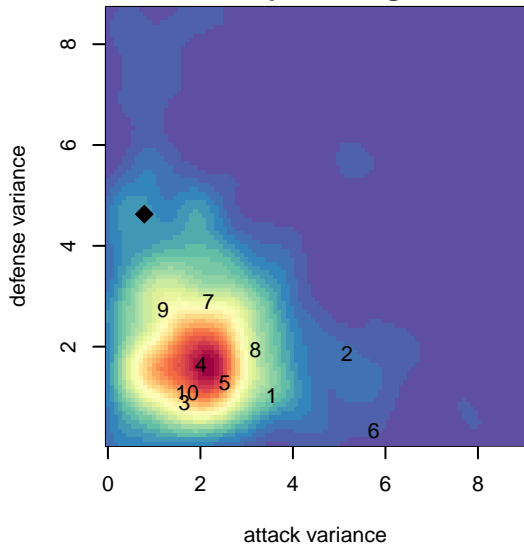

# HSA Blue Thunder B01

Highline  
, WA  
B01 total strength=446  
attack=0.34 defense=0.26

alt names used:  
Highline Blue Thunder  
HSA Blue Thunder

Venues played:  
2014 Yakima Mid Summer Classic BU13  
2014 Blast Off BU13 B

**attack and defense variance (black dot)  
relative to other teams  
and top 10 in region**

**attack and defense rating  
relative to others at age  
and all opponents in last 13 months**

**attack and defense rating  
relative to others at age  
and all opponents in last 13 months**

**Performance relative to 13 month average**

**Performance relative to 13 month average**

Distribution of opponents  
 Red = Lose zone, Blue = Win zone, Green = Even  
 Black line separates win/lose zones