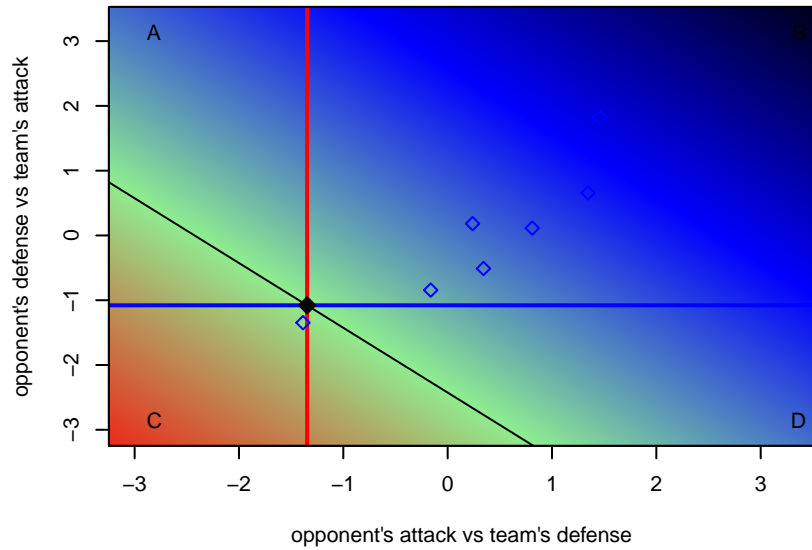

# HSA Blue Thunder B01

Highline  
, WA  
B01 total strength=446  
attack=0.34 defense=0.26

alt names used:  
Highline Blue Thunder  
HSA Blue Thunder

Venues played:  
2014 Yakima Mid Summer Classic BU13  
2014 Blast Off BU13 B

**attack and defense variance (black dot)  
relative to other teams  
and top 10 in region**

**attack and defense rating  
relative to others at age  
and all opponents in last 13 months**

**attack and defense rating  
relative to others at age  
and all opponents in last 13 months**

**Performance relative to 13 month average**

**Performance relative to 13 month average**

Distribution of opponents  
 Red = Lose zone, Blue = Win zone, Green = Even  
 Black line separates win/lose zones

lot. A=Neither has attack advantage, B=Opponent has both attack and defense advantage, C=Opponent has both attack and defense disadvantage, D=Both have

<b>date</b>	<b>home</b>		<b>away</b>		<b>venue</b>	<b>pred.home</b>	<b>pred.away</b>
2014-08-10	Kent United Black B01	3	HSA Blue Thunder B01	1	2014 Blast Off BU13 B	1.25	1.34
2014-08-09	HSA Blue Thunder B01	1	MVP Rapids White B01	3	2014 Blast Off BU13 B	0.77	3.24
2014-08-09	FWFC Thunder Bolts B01	6	HSA Blue Thunder B01	1	2014 Blast Off BU13 B	5.49	0.64
2014-08-08	HSA Blue Thunder B01	0	Kent United Black B01	4	2014 Blast Off BU13 B	1.34	1.25
2014-06-29	HSA Blue Thunder B01	2	Central WA SA Grey B01	12	2014 Yakima Mid Summer Classic BU13	0.21	14.01
2014-06-28	Challengers -Unk B01	9	HSA Blue Thunder B01	0	2014 Yakima Mid Summer Classic BU13	8.75	0.33
2014-06-28	HSA Blue Thunder B01	0	Academy MMOC -Unk B01	6	2014 Yakima Mid Summer Classic BU13	0.30	4.97
2014-06-27	Crossfire Yakima B01	12	HSA Blue Thunder B01	0	2014 Yakima Mid Summer Classic BU13	16.04	0.07