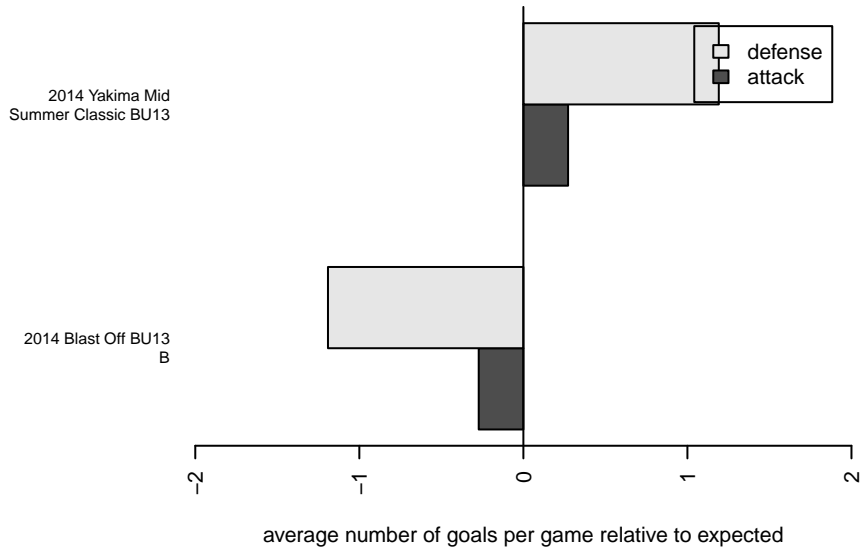

# HSA Blue Thunder B01

Highline  
, WA  
B01 total strength=446  
attack=0.34 defense=0.26

alt names used:  
Highline Blue Thunder  
HSA Blue Thunder

Venues played:  
2014 Yakima Mid Summer Classic BU13  
2014 Blast Off BU13 B

**attack and defense variance (black dot)  
relative to other teams  
and top 10 in region**

**attack and defense rating  
relative to others at age  
and all opponents in last 13 months**

**attack and defense rating  
relative to others at age  
and all opponents in last 13 months**

**Performance relative to 13 month average**

**Performance relative to 13 month average**

Distribution of opponents  
 Red = Lose zone, Blue = Win zone, Green = Even  
 Black line separates win/lose zones