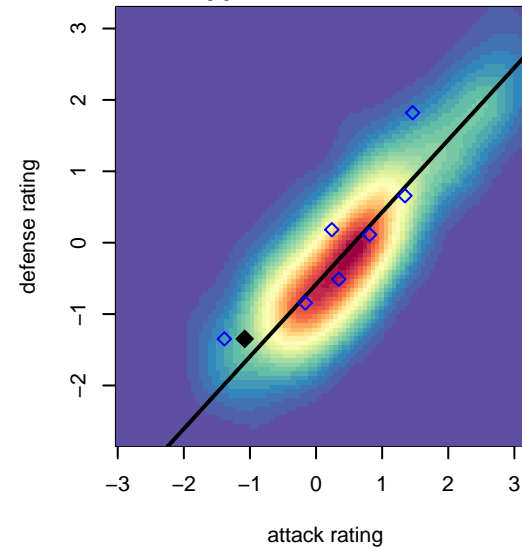

# HSA Blue Thunder B01

Highline  
, WA  
B01 total strength=446  
attack=0.34 defense=0.26

alt names used:  
Highline Blue Thunder  
HSA Blue Thunder

Venues played:  
2014 Yakima Mid Summer Classic BU13  
2014 Blast Off BU13 B

**attack and defense variance (black dot)  
relative to other teams  
and top 10 in region**

**attack and defense rating  
relative to others at age  
and all opponents in last 13 months**

**attack and defense rating  
relative to others at age  
and all opponents in last 13 months**

**Performance relative to 13 month average**

**Performance relative to 13 month average**

Distribution of opponents  
 Red = Lose zone, Blue = Win zone, Green = Even  
 Black line separates win/lose zones