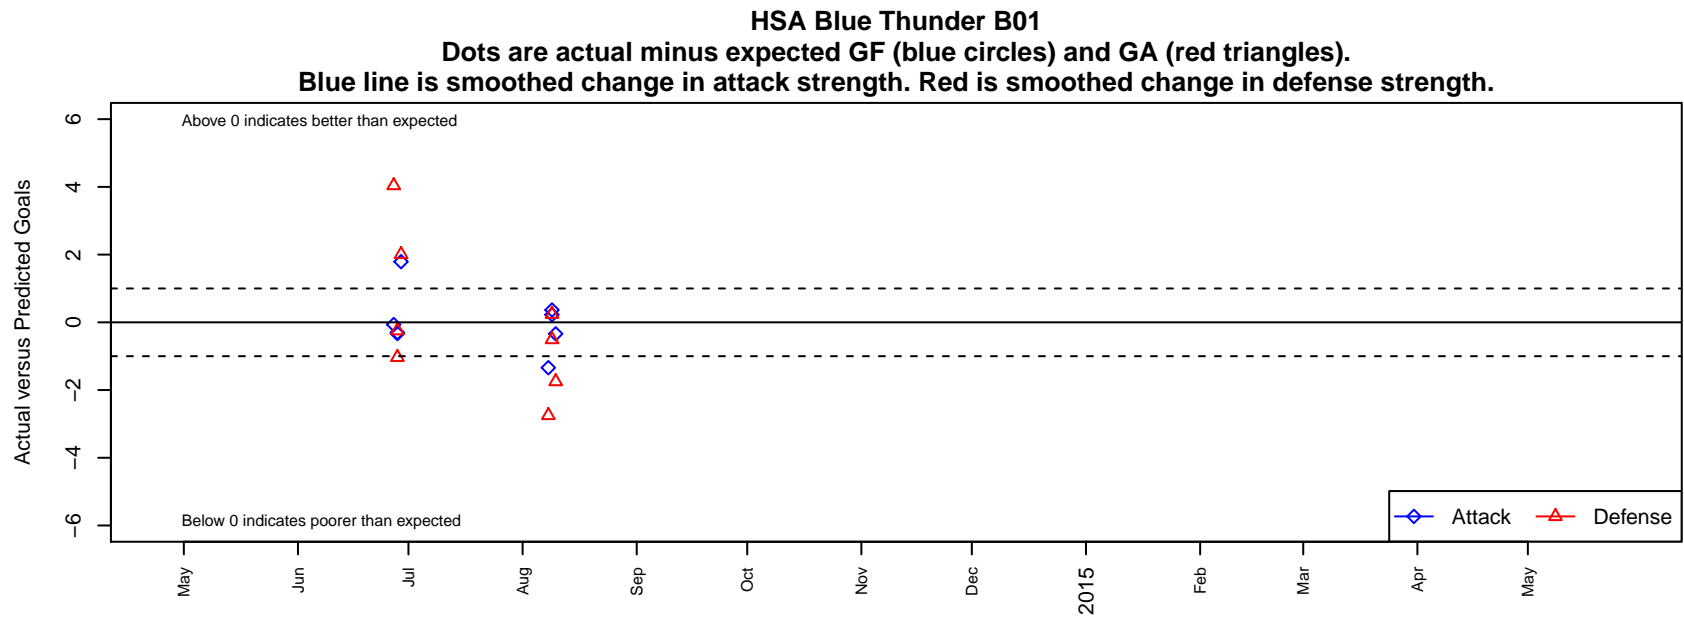

# HSA Blue Thunder B01

Highline  
, WA  
B01 total strength=446  
attack=0.34 defense=0.26

alt names used:  
Highline Blue Thunder  
HSA Blue Thunder

Venues played:  
2014 Yakima Mid Summer Classic BU13  
2014 Blast Off BU13 B

**attack and defense variance (black dot)  
relative to other teams  
and top 10 in region**

**attack and defense rating  
relative to others at age  
and all opponents in last 13 months**

**attack and defense rating  
relative to others at age  
and all opponents in last 13 months**

**Performance relative to 13 month average**

**Performance relative to 13 month average**

Distribution of opponents  
 Red = Lose zone, Blue = Win zone, Green = Even  
 Black line separates win/lose zones