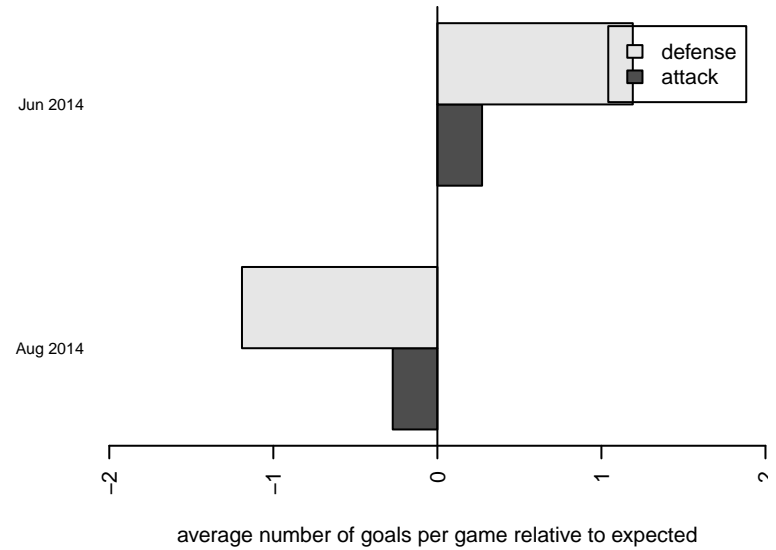

# HSA Blue Thunder B01

Highline  
, WA  
B01 total strength=446  
attack=0.34 defense=0.26

alt names used:  
Highline Blue Thunder  
HSA Blue Thunder

Venues played:  
2014 Yakima Mid Summer Classic BU13  
2014 Blast Off BU13 B

**attack and defense variance (black dot)  
relative to other teams  
and top 10 in region**

**attack and defense rating  
relative to others at age  
and all opponents in last 13 months**

**attack and defense rating  
relative to others at age  
and all opponents in last 13 months**

**Performance relative to 13 month average**

**Performance relative to 13 month average**

Distribution of opponents  
 Red = Lose zone, Blue = Win zone, Green = Even  
 Black line separates win/lose zones