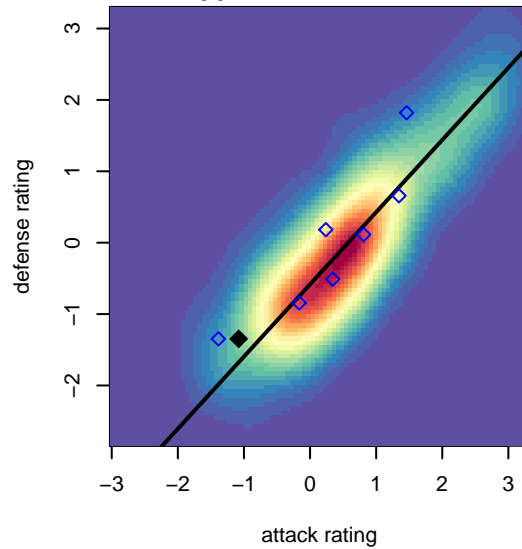

# HSA Blue Thunder B01

Highline  
, WA  
B01 total strength=446  
attack=0.34 defense=0.26

alt names used:  
Highline Blue Thunder  
HSA Blue Thunder

Venues played:  
2014 Yakima Mid Summer Classic BU13  
2014 Blast Off BU13 B

**attack and defense variance (black dot)  
relative to other teams  
and top 10 in region**

**attack and defense rating  
relative to others at age  
and all opponents in last 13 months**

**attack and defense rating  
relative to others at age  
and all opponents in last 13 months**

**Performance relative to 13 month average**

**Performance relative to 13 month average**

Distribution of opponents  
 Red = Lose zone, Blue = Win zone, Green = Even  
 Black line separates win/lose zones